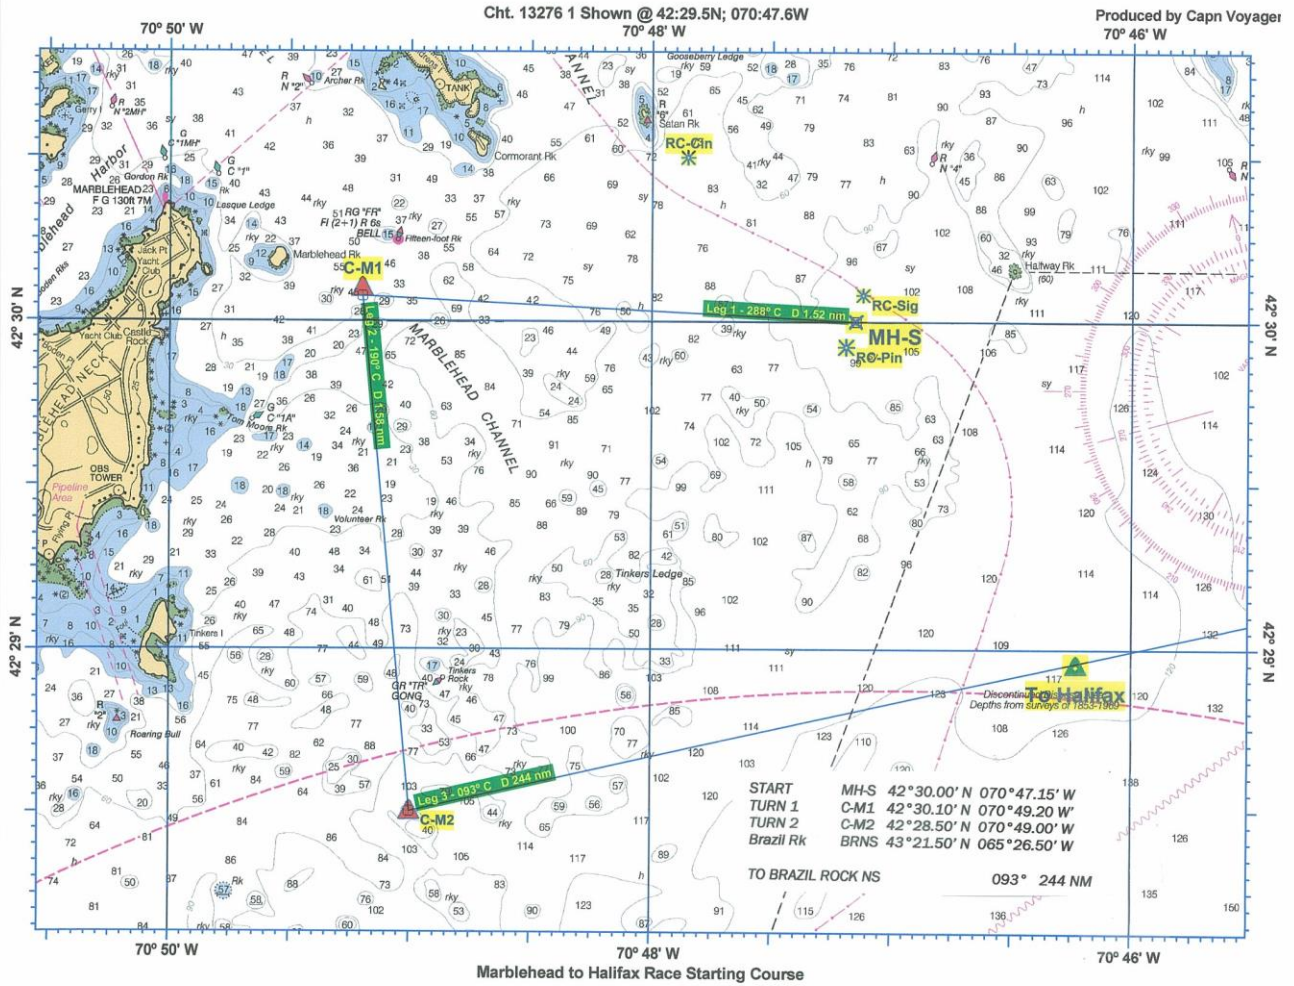

MARBLEHEAD-TO-HALIFAX OCEAN RACE

Attachment 1 to the Sailing Instructions

STARTING AREA

Mark	Description	Latitude North	Longitude West
MH-S	Start Line	42:30.00'	70:47.15'
Turn 1 (C-M1)	Yellow Cylinder	42°30.10'	70°49.20'
Turn 2 (C-M2)	Yellow Cylinder	42°28.50'	70°49.00'

Navigational Aid (not a mark of the course)		Latitude North	Longitude West
Brazil Rock	Brazil Rk	43°21.000'	065°26.733'