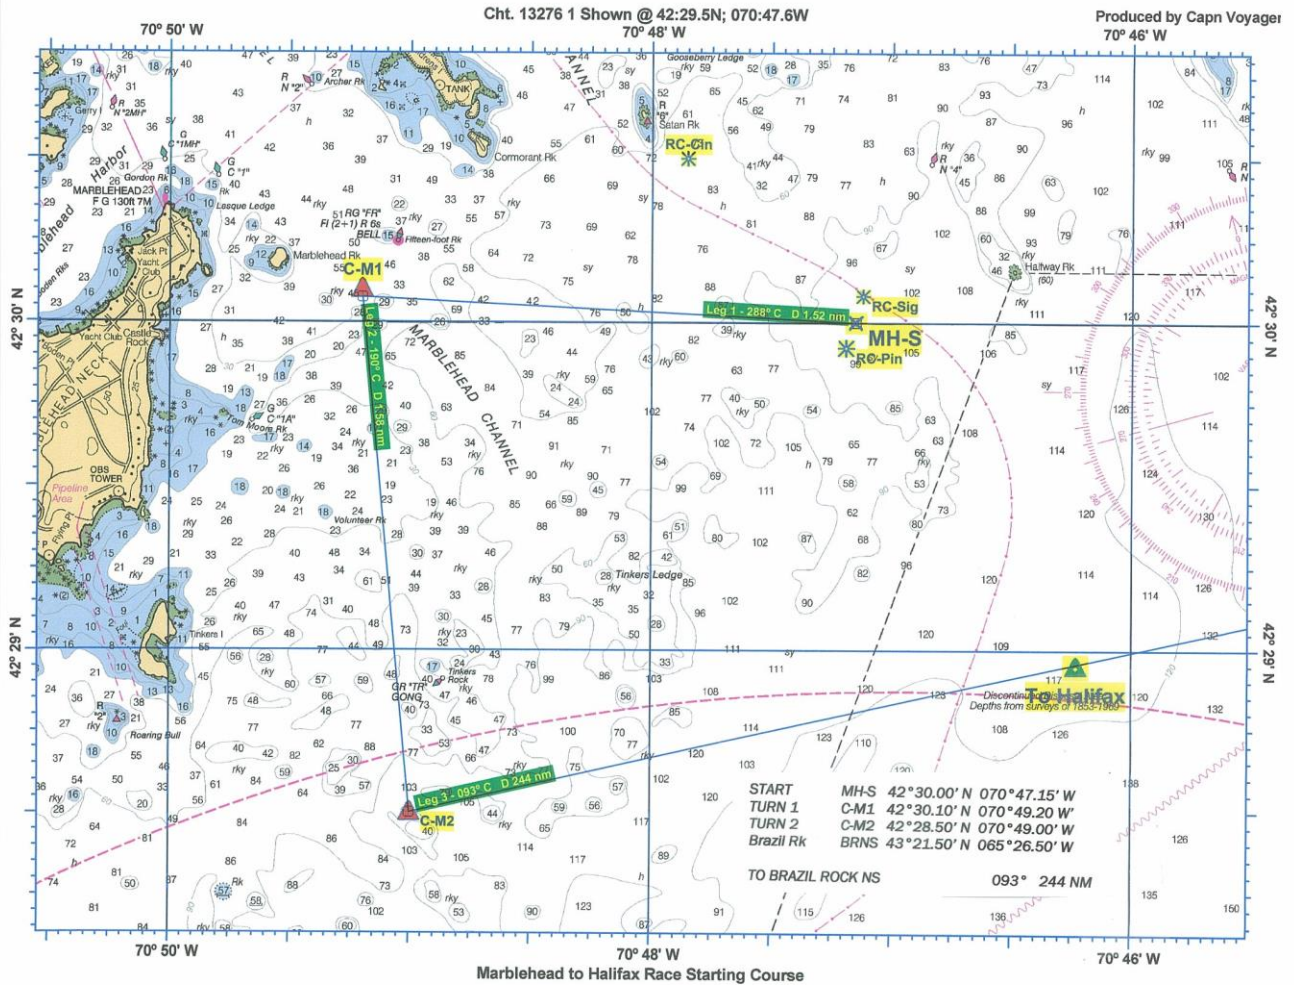

MARBLEHEAD-TO-HALIFAX OCEAN RACE

Attachment 1 to the Sailing Instructions STARTING AREA

Mark	Description	Latitude North	Longitude West
MH-S	Start Line	42°30.00'	70°47.15'
Turn 1 (C-M1)	Yellow Cylinder	42°30.10'	70°49.20'
Turn 2 (C-M2)	Yellow Cylinder	42°28.50'	70°49.00'

Navigational Aid (not a mark of the course)		Latitude North	Longitude West
Brazil Rock	Brazil Rk	43°21.000'	065°26.733'